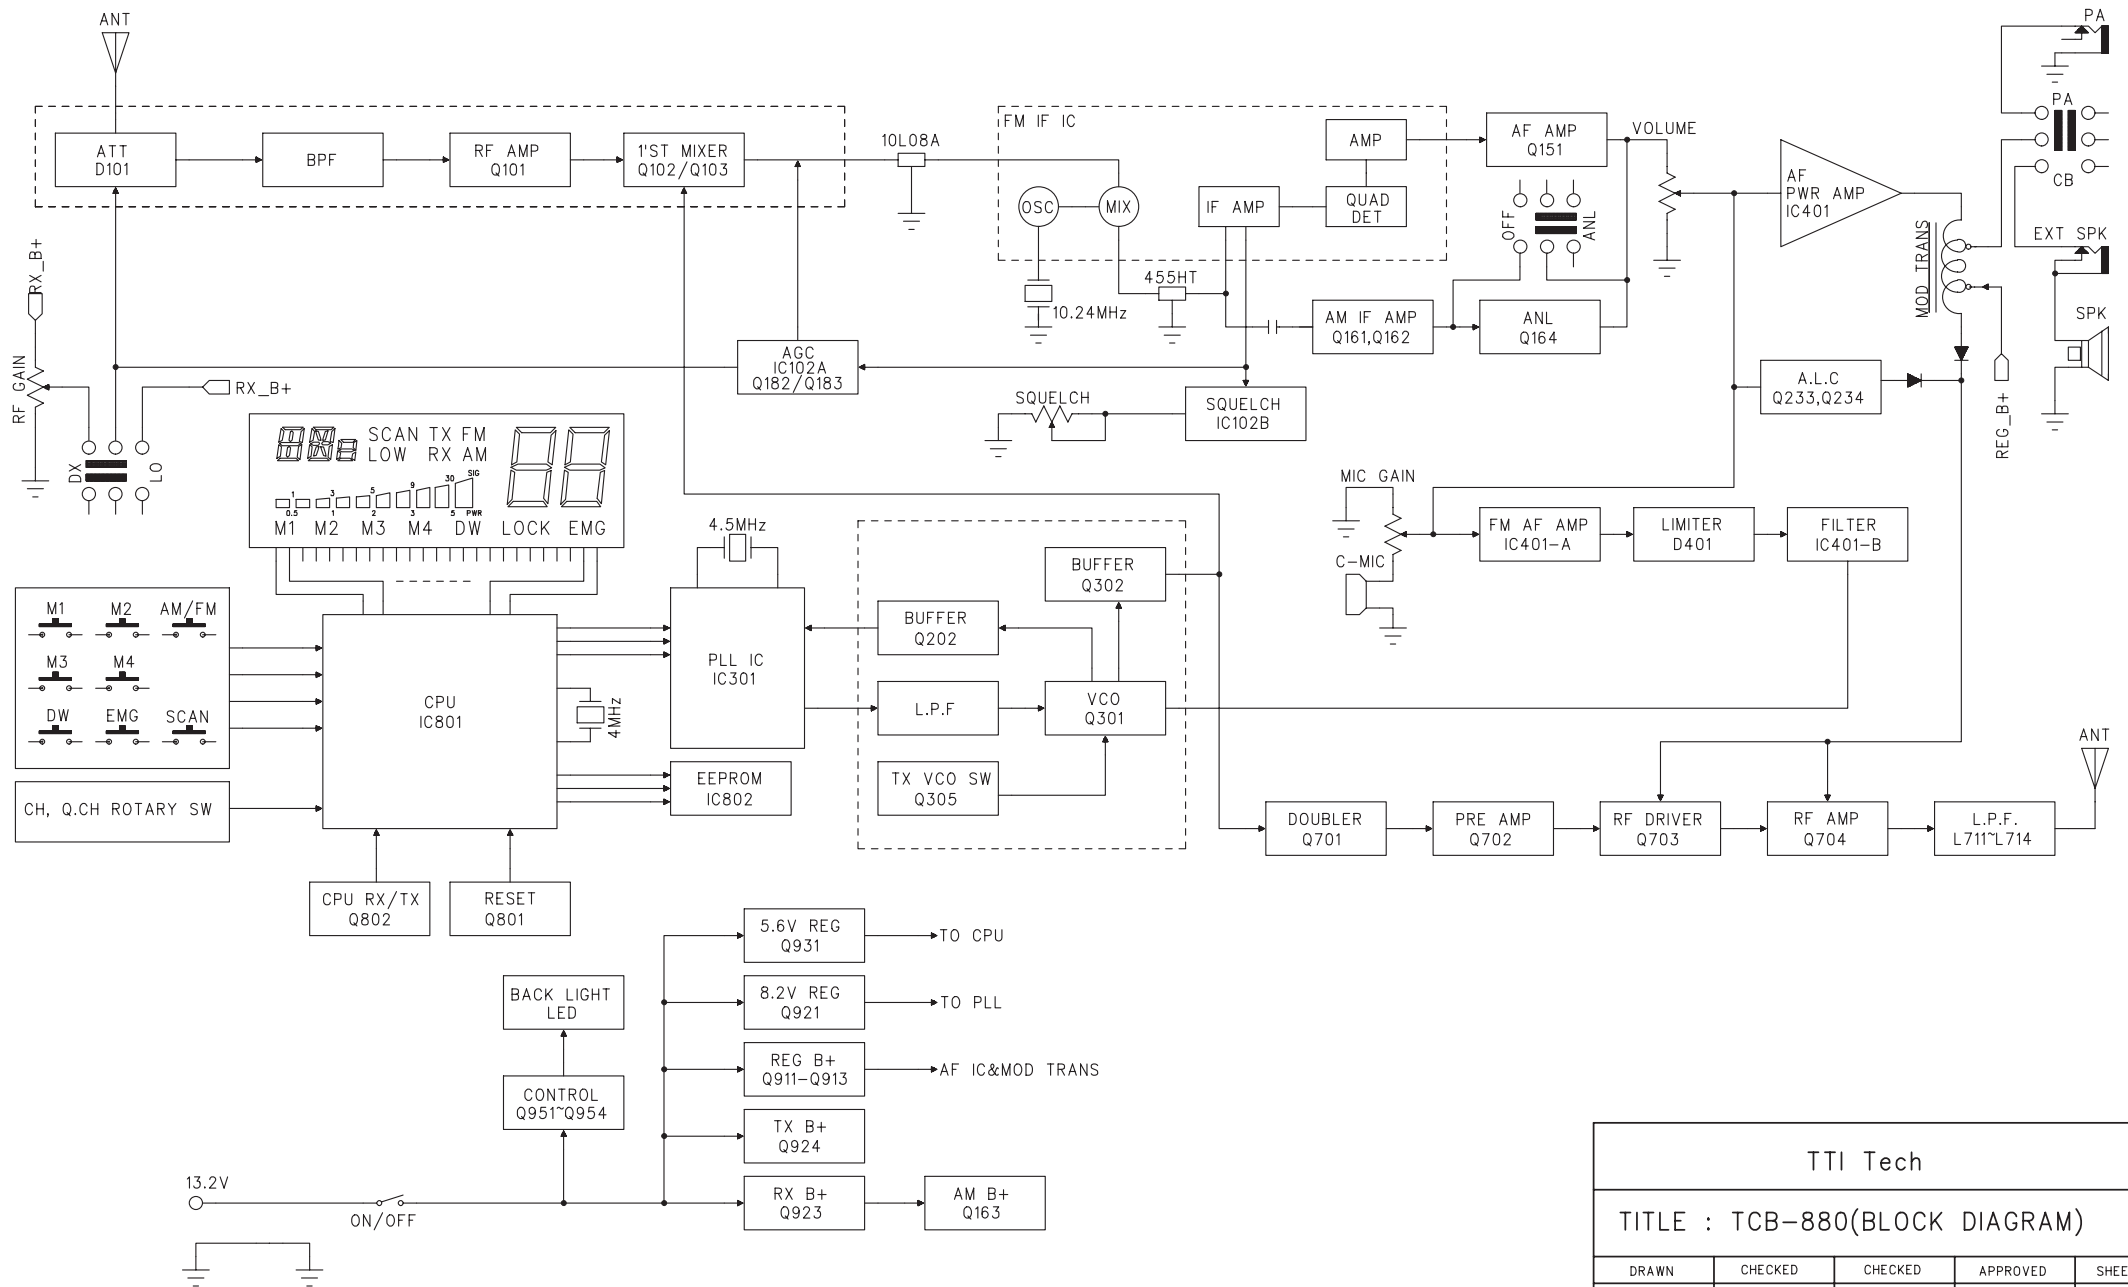

SECTION 6 BLOCK DIAGRAM

TTI Tech				
TITLE : TCB-880(BLOCK DIAGRAM)				
DRAWN	CHECKED	CHECKED	APPROVED	SHEET
S.H.KWON				1 OF 1
				REV
2004.10.29.				1.0